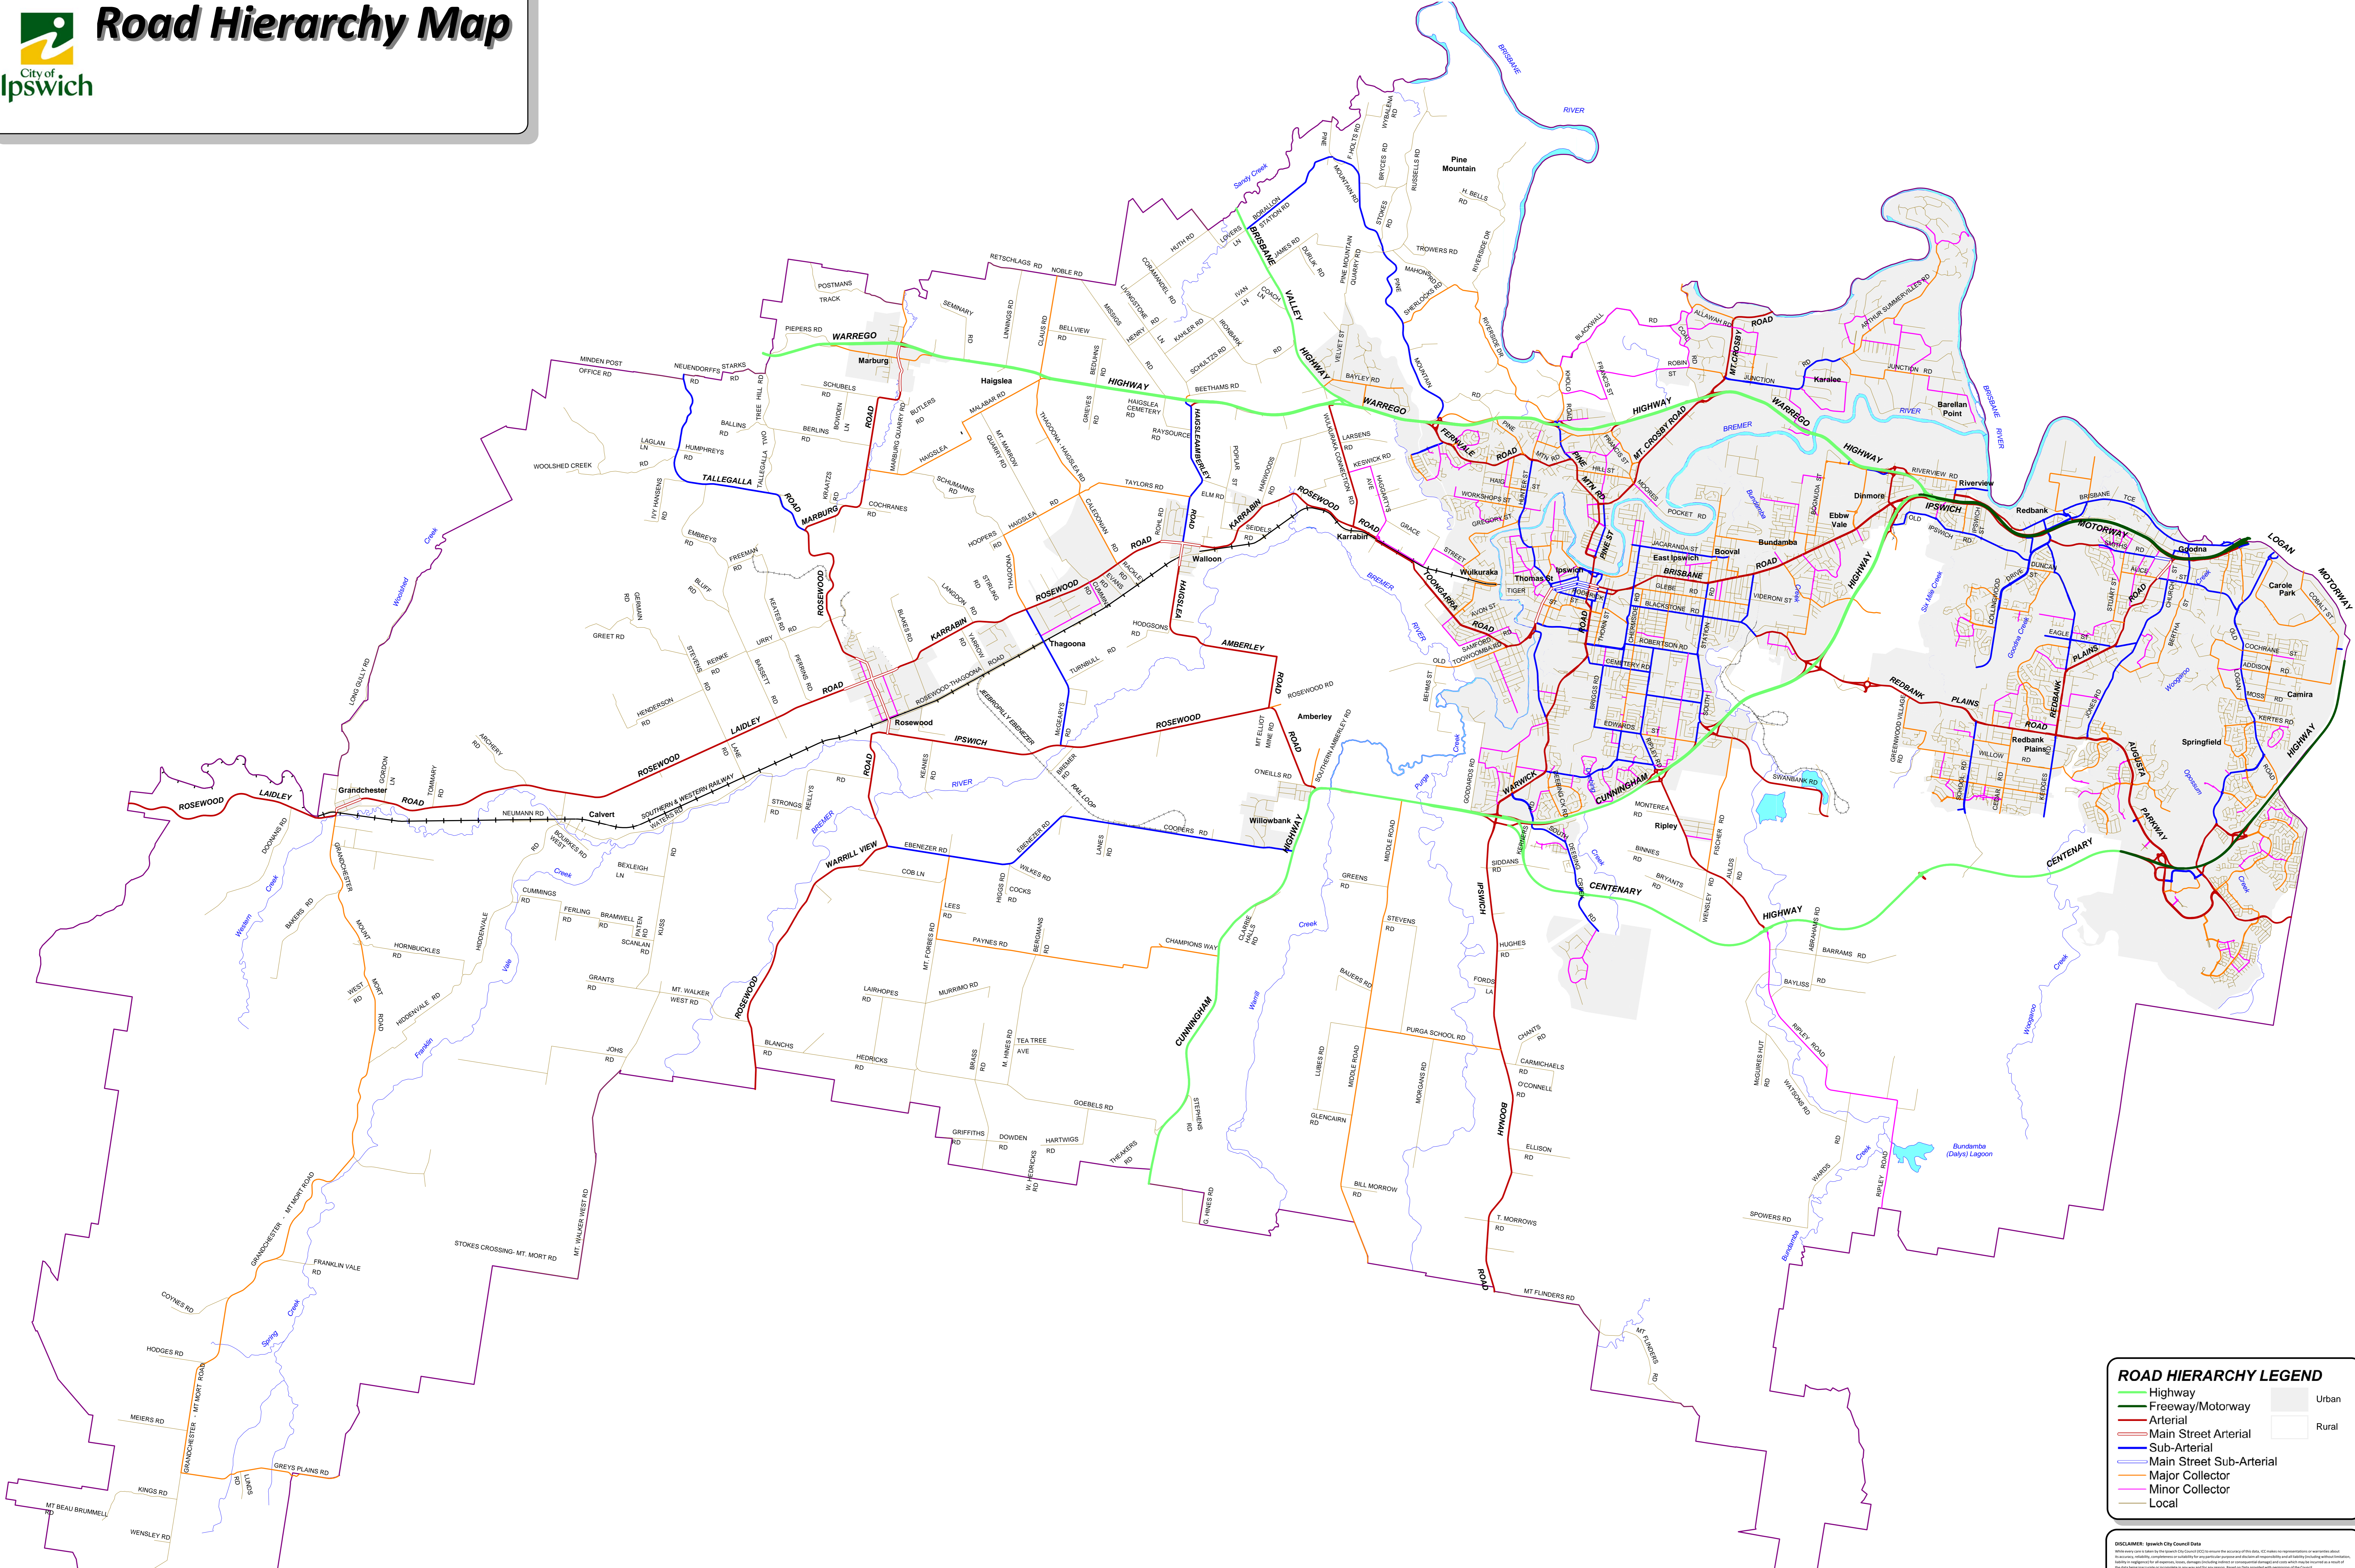

Road Hierarchy Map

ROAD HIERARCHY LEGEND

- Highway
- Freeway/Motorway
- Arterial
- Main Street Arterial
- Sub-Arterial
- Main Street Sub-Arterial
- Major Collector
- Minor Collector
- Local

- Urban
- Rural